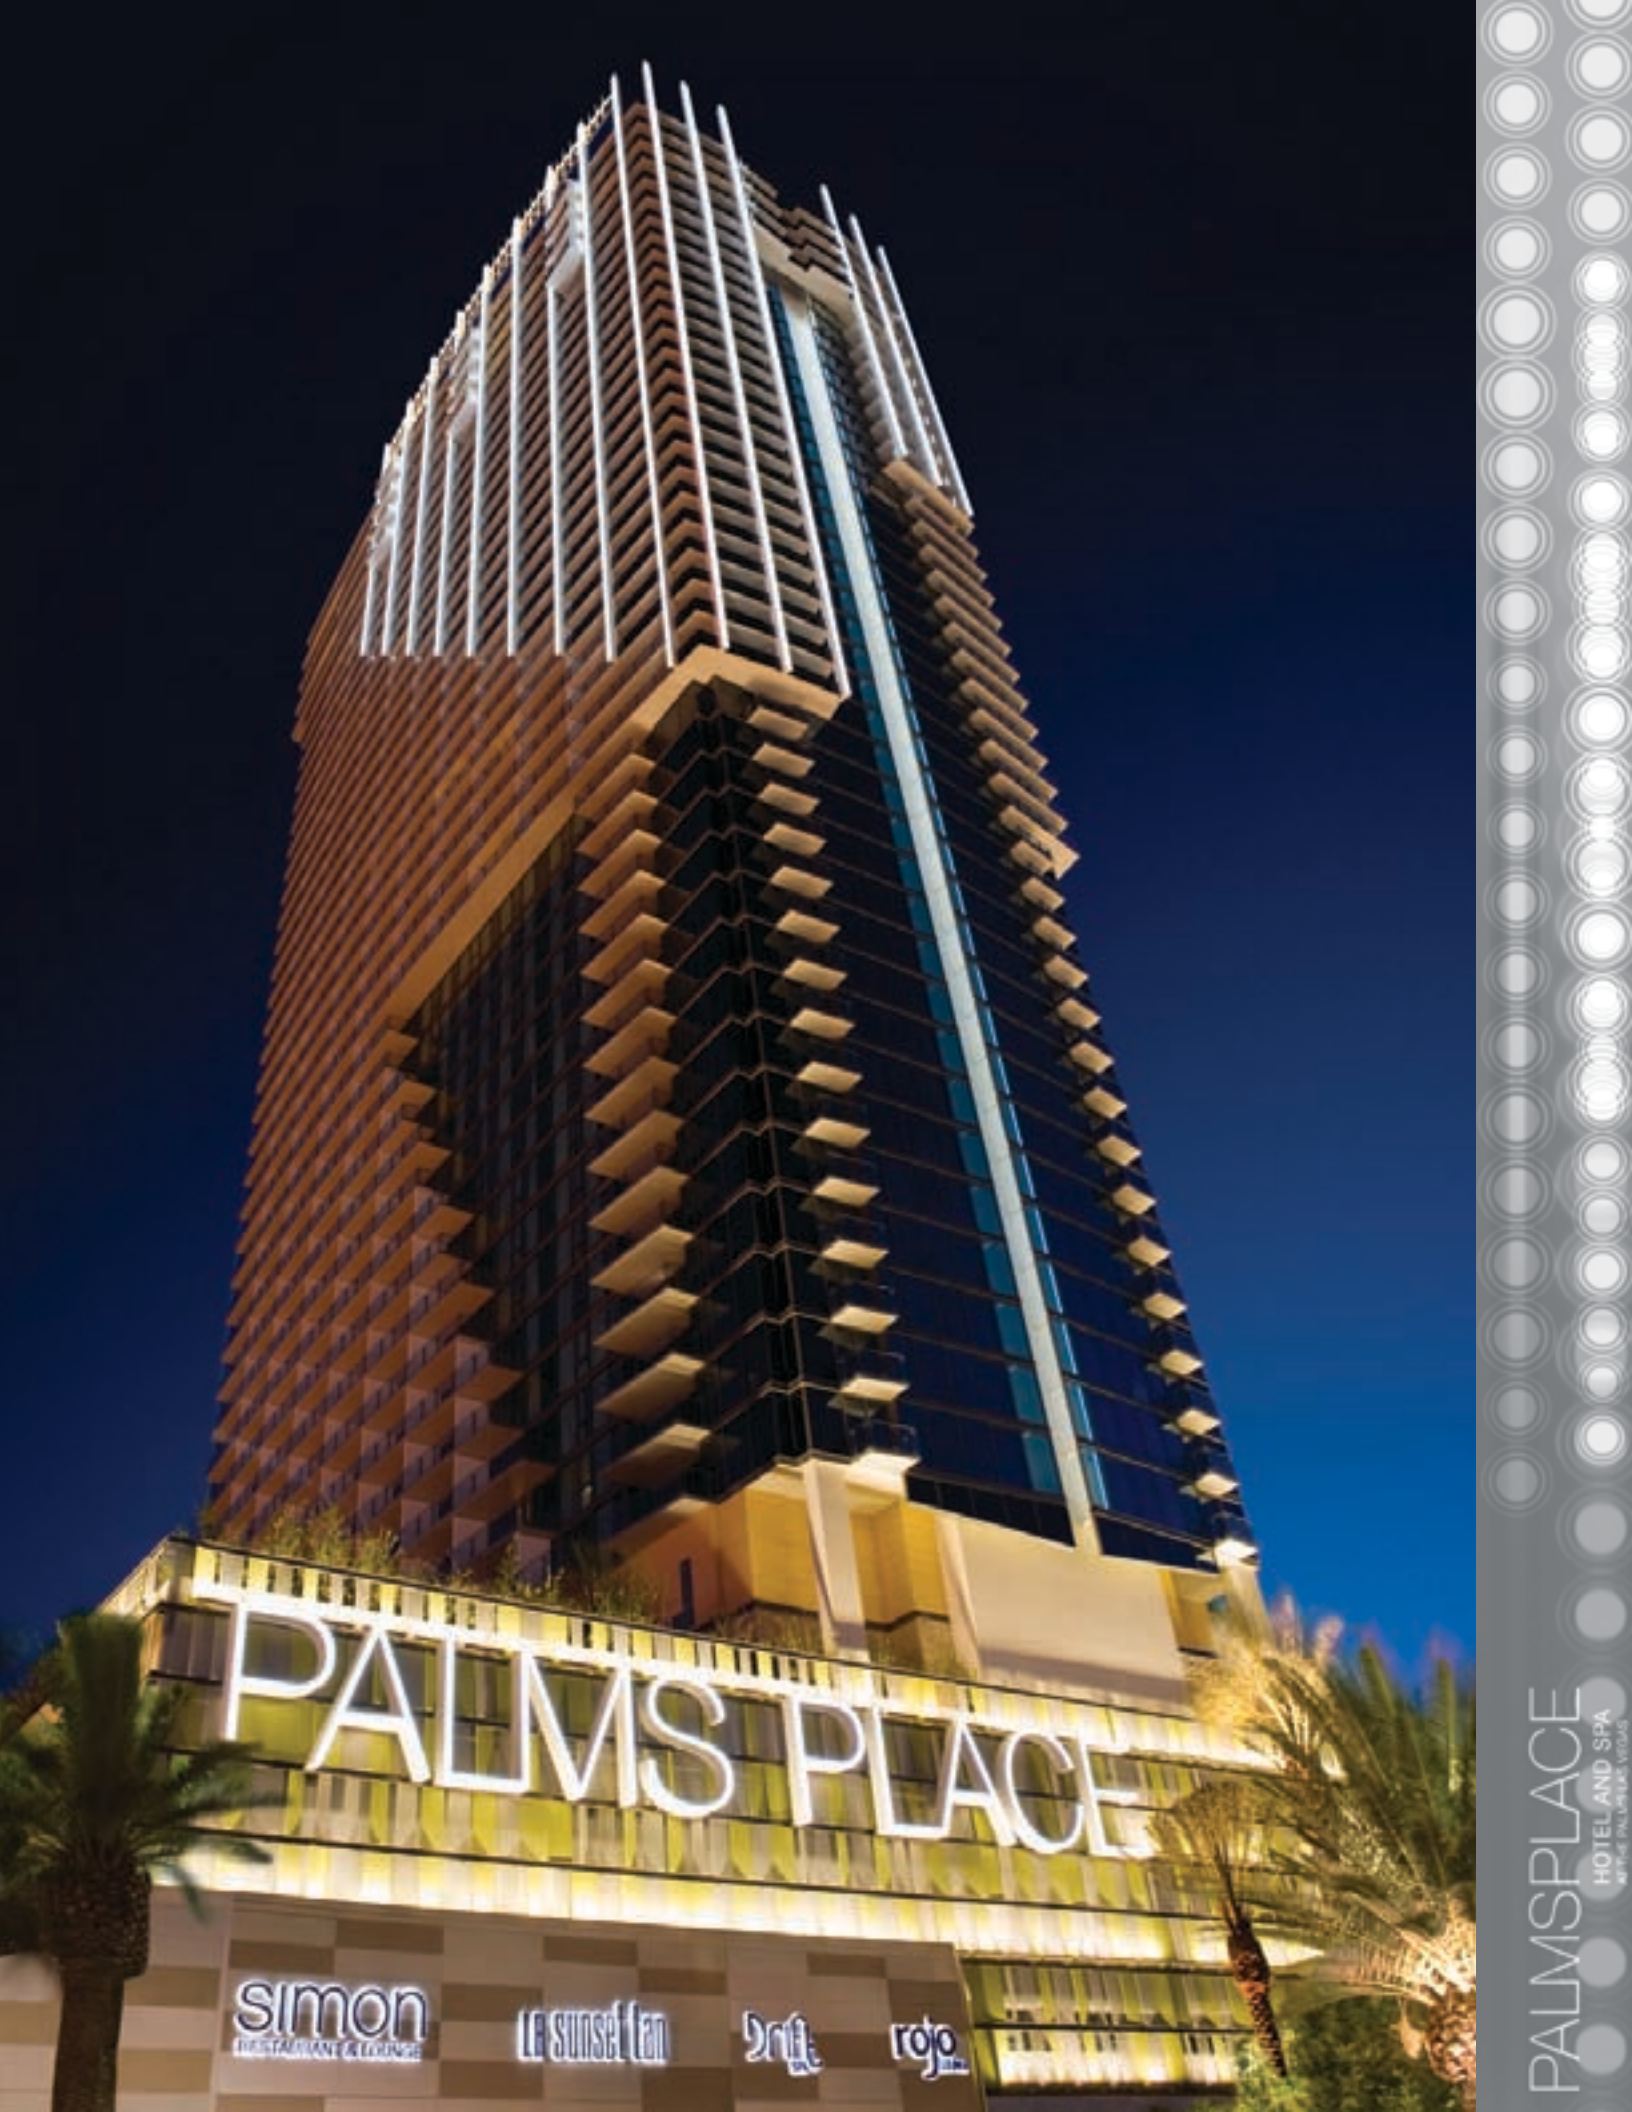

● **ROJO LOUNGE & LOBBY (COMBINED)**

Ceiling Height 10 feet – 17 feet 3 inches
Capacity 230, cocktail reception
Area 4,153 square feet

KEY

rojo lounge

BOARDROOM

● BOARDROOM

Ceiling Height 8 feet
Capacity 12, boardroom
Area 288 square feet

KEY

⬆️⬆️ ELEVATORS

PALMS PLACE

simon
RESTAURANT & LOUNGE

LA SUNSET BAR

DRIFT

rojo

PALMSPLACE
HOTEL AND SPA
AT THE PALMS LAS VEGAS