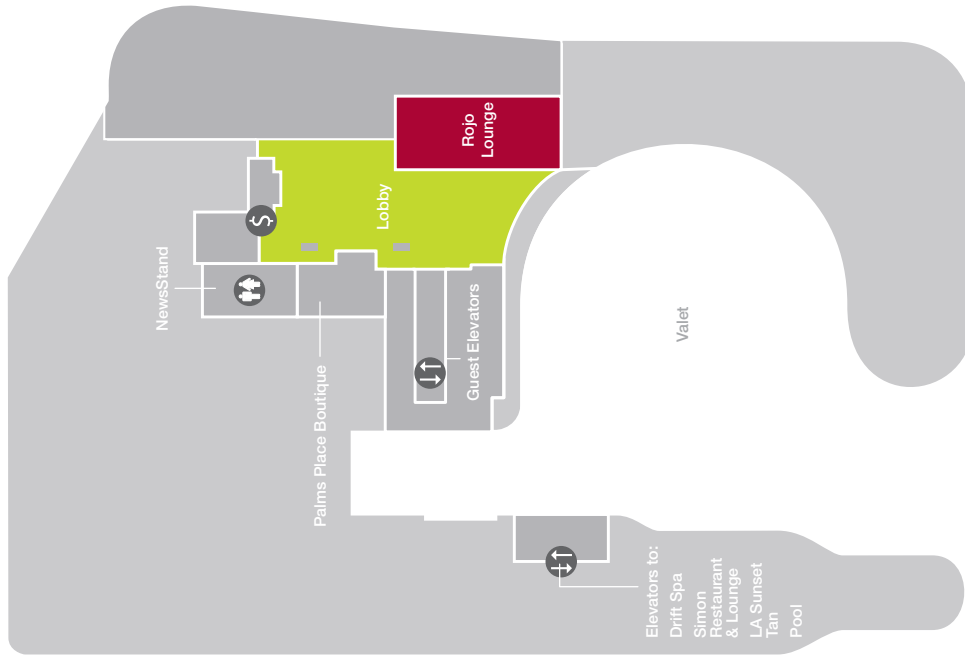

PALMS PLACE HOTEL AND SPA

ROJO LOUNGE & LOBBY

● **ROJO LOUNGE**

Ceiling Height 10 feet
Capacity 80, cocktail reception
Area 1,182 square feet

● **LOBBY**

Ceiling Height 17 feet 3 inches
Capacity 150, cocktail reception
Area 2,971 square feet

● **ROJO LOUNGE & LOBBY (COMBINED)**

Ceiling Height 10 feet – 17 feet 3 inches
Capacity 230, cocktail reception
Area 4,153 square feet

KEY

rojo lounge

BOARDROOM

● BOARDROOM

Ceiling Height 8 feet
Capacity 12, boardroom
Area 288 square feet

KEY

⬆️⬆️ ELEVATORS

PALMS PLACE

simon
RESTAURANT & LOUNGE

LA SUNSET BAR

DRIFT

rojo

PALMSPLACE
HOTEL AND SPA
AT THE PALMS LAS VEGAS

PALMS PLACE HOTEL AND SPA

LEVEL 6

SIMON RESTAURANT & LOUNGE, PRIVATE DINING, TERRACE & POOL

● SIMON RESTAURANT & LOUNGE & POOL (COMBINED)

Ceiling Height 10 feet – 17 feet
 Capacity 700, cocktail reception 325, dining room 7,937 square feet
 Area