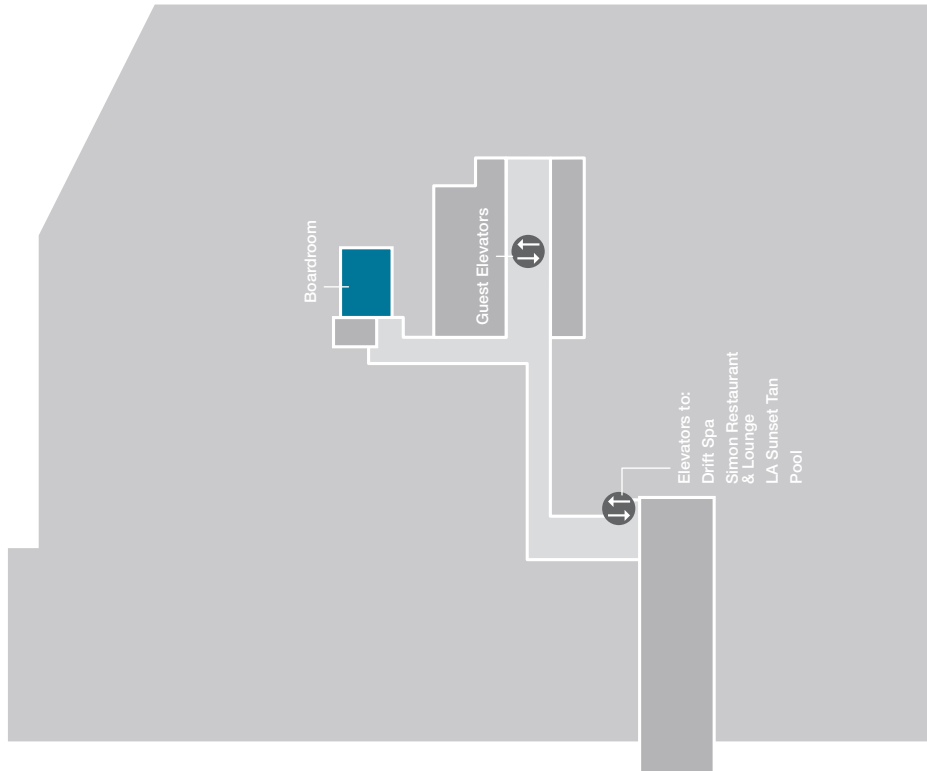

● **ROJO LOUNGE & LOBBY (COMBINED)**

Ceiling Height 10 feet – 17 feet 3 inches
Capacity 230, cocktail reception
Area 4,153 square feet

KEY

rojo lounge

BOARDROOM

● BOARDROOM

Ceiling Height 8 feet
Capacity 12, boardroom
Area 288 square feet

KEY

⬆️⬆️ ELEVATORS

PALMS PLACE

simon
RESTAURANT & LOUNGE

LA SUNSET BAR

DRIFT

rojo

PALMSPLACE
HOTEL AND SPA
AT THE PALMS LAS VEGAS

PALMS PLACE HOTEL AND SPA

LEVEL 6

SIMON RESTAURANT & LOUNGE, PRIVATE DINING, TERRACE & POOL

● SIMON RESTAURANT & LOUNGE & POOL (COMBINED)

Ceiling Height 10 feet – 17 feet
 Capacity 700, cocktail reception 325, dining room 7,937 square feet
 Area

● SIMON RESTAURANT & LOUNGE

Ceiling Height 10 feet – 17 feet
 Capacity 200, cocktail reception 161, dining room 3,332 square feet
 Area

KEY

↑ ELEVATORS ↑ RESTROOMS

simon
restaurant
& lounge
private dining
terrace
pool