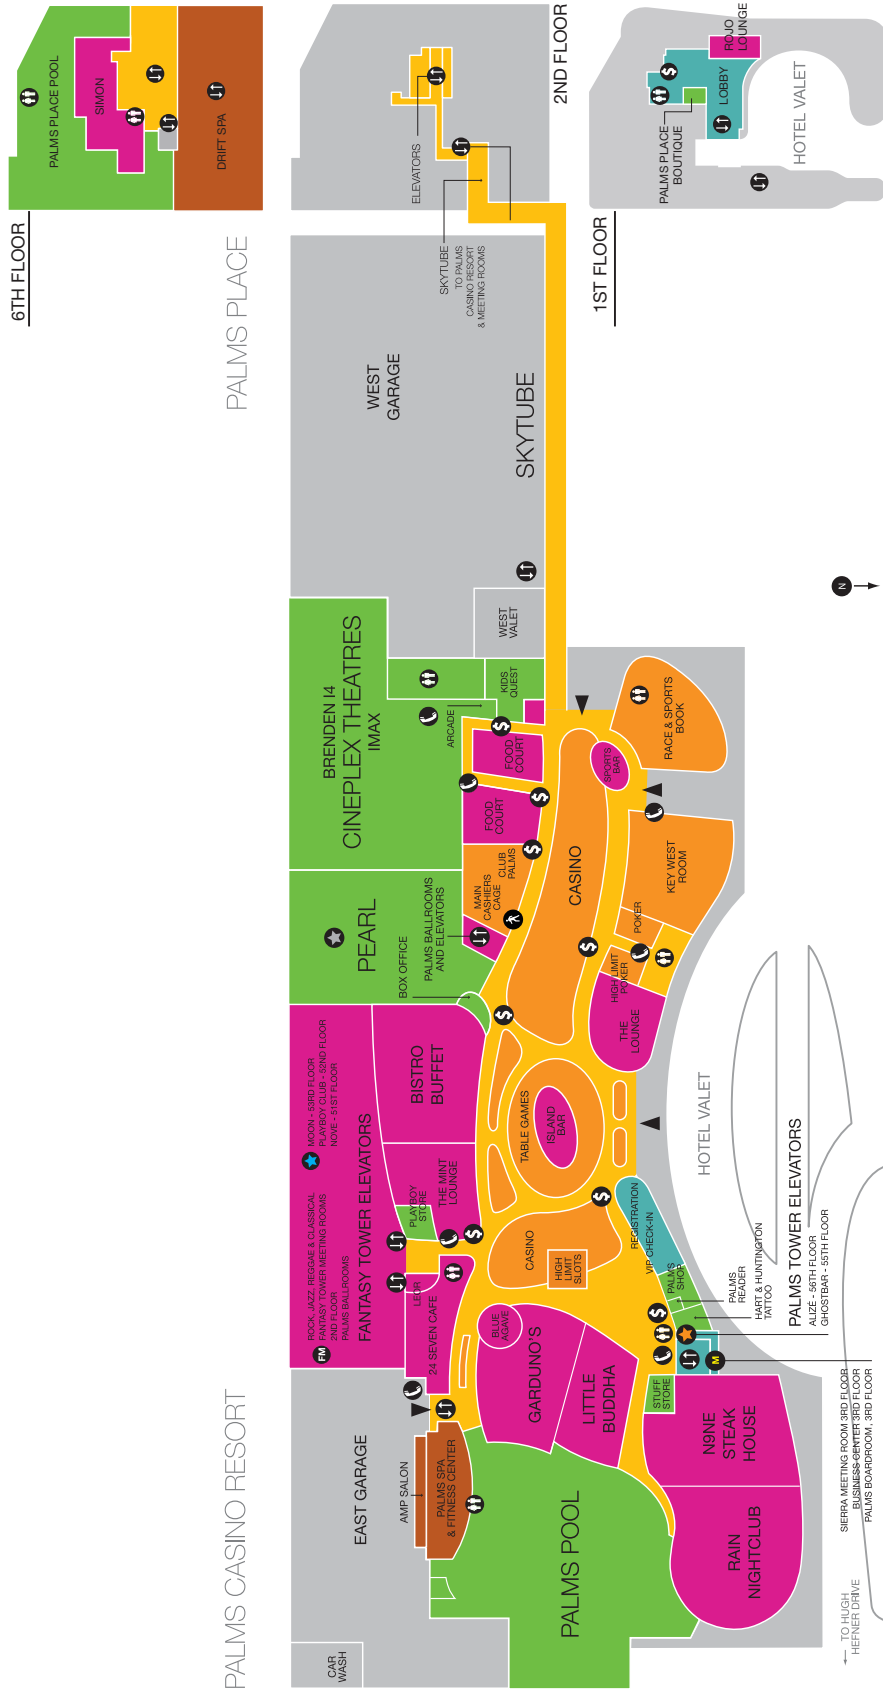

PROPERTY MAP

CASINO LEVEL

- CASINO
- RESTAURANT/ LOUNGES/ ENTERTAINMENT
- RECREATION
- SPA
- HOTEL SERVICES
- PEDESTRIAN FLOW
- PARKING
- ▲ ENTRANCES
- ⬆ ELEVATORS
- ☎ PHONES
- \$ ATMS
- 🛡 SECURITY
- 🚻 RESTROOMS
- ★ MOON
- ★ PLAYBOY CLUB
- ★ NOVE
- ★ THE PEARL THEATER
- ★ ALIZÉ
- ★ GHOSTBAR
- FM ROCK, JAZZ, REGGAE & CLASSICAL FANTASY TOWER MEETING ROOMS PALMS BALLROOMS
- M SIERRA MEETING ROOM BUSINESS CENTER PALMS BOARDROOM

PALMS PLACE HOTEL AND SPA

ROJO LOUNGE & LOBBY

● **ROJO LOUNGE**

Ceiling Height 10 feet
Capacity 80, cocktail reception
Area 1,182 square feet

● **LOBBY**

Ceiling Height 17 feet 3 inches
Capacity 150, cocktail reception
Area 2,971 square feet

● **ROJO LOUNGE & LOBBY (COMBINED)**

Ceiling Height 10 feet – 17 feet 3 inches
Capacity 230, cocktail reception
Area 4,153 square feet

KEY

rojo lounge

BOARDROOM

● BOARDROOM

Ceiling Height 8 feet
Capacity 12, boardroom
Area 288 square feet

KEY

⬆️⬆️ ELEVATORS

PALMS PLACE

simon
RESTAURANT & LOUNGE

LA SUNSET BAR

DRIFT

rojo

PALMSPLACE
HOTEL AND SPA
AT THE PALMS LAS VEGAS